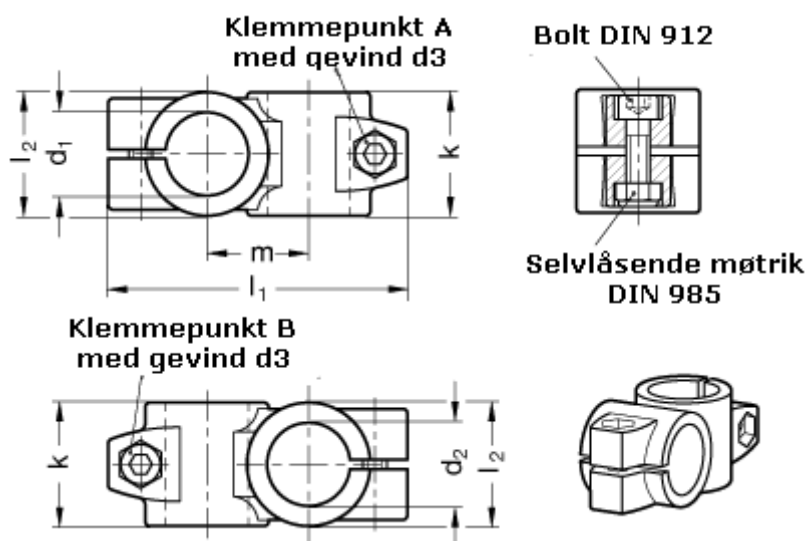

Article number: 20132B25B25402BL

Description: E+G 2-way pipe clamp  
GN 132-B25-B25-40-2-BL

## Measures

Adjustable clamp lever = GN 911-M 8-32 have to be ordered separately

d1	= 25
d2	= 25
d3	= M 8
k	= 40
l1	= 97.0
l2	= 40
m	= 33